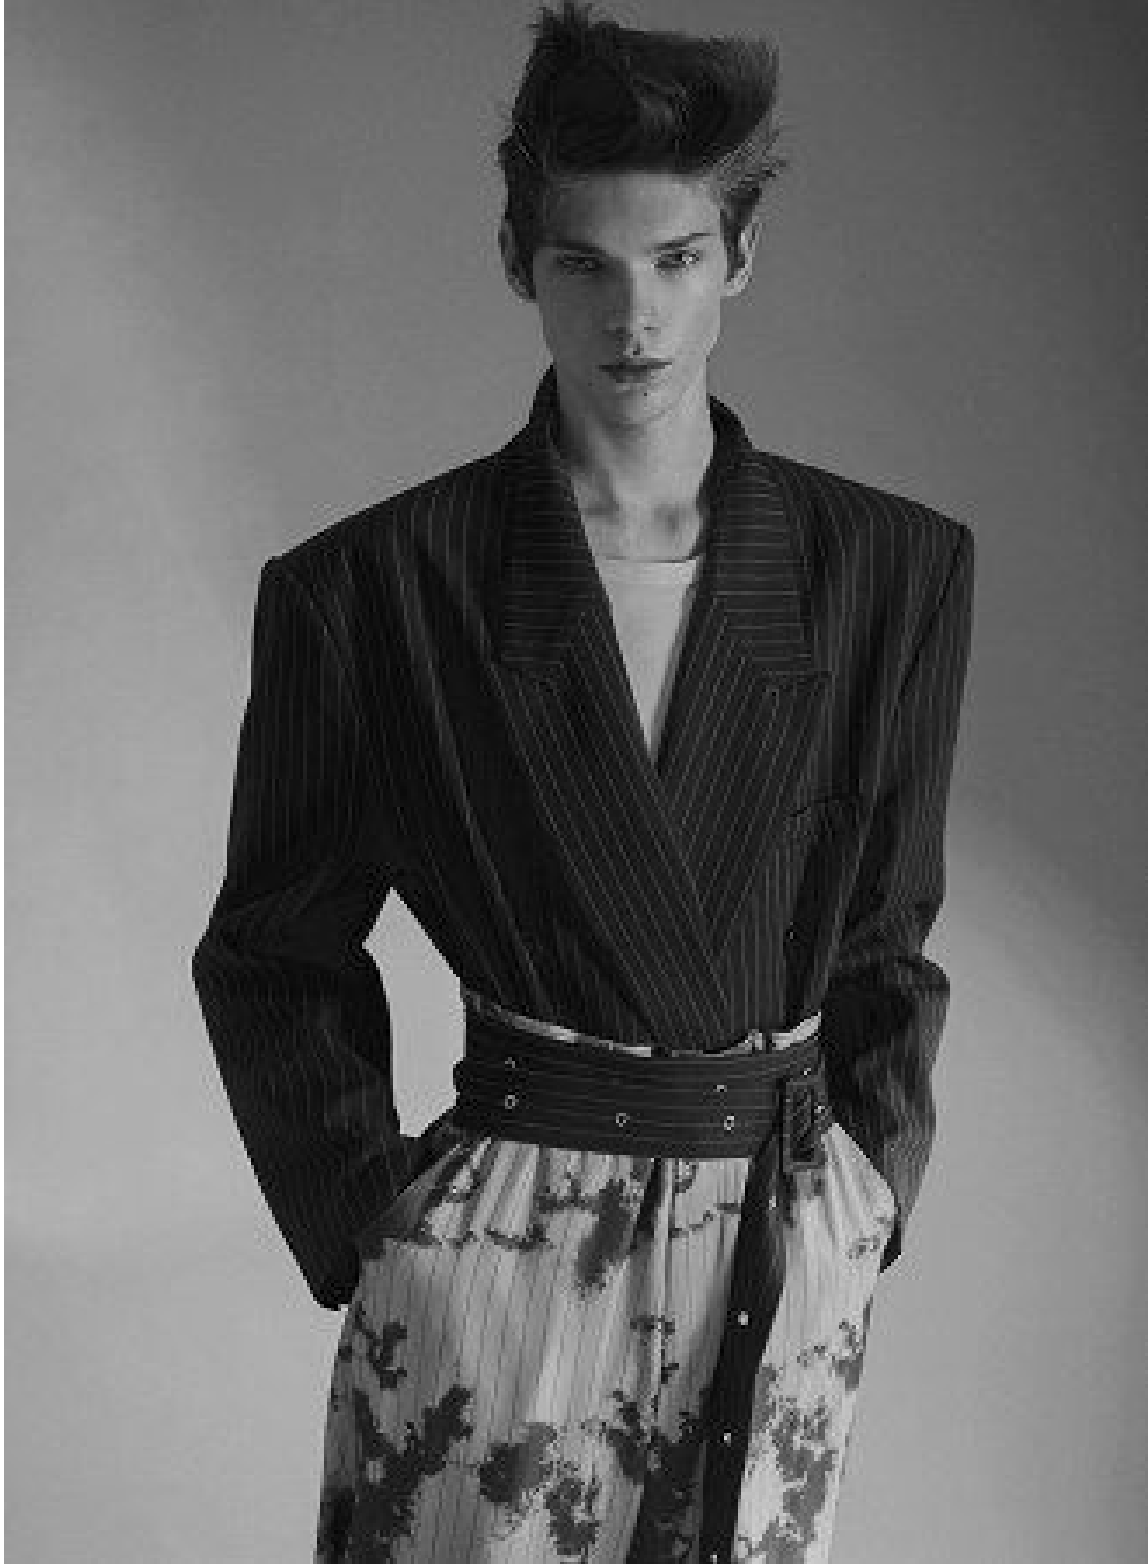

MATYAS

height 6'3.5" · bust 32.5" · waist 27.5" · hips 36"
shoes size 45 EU/13.5 US/9.5 UK · hair brown · eyes green