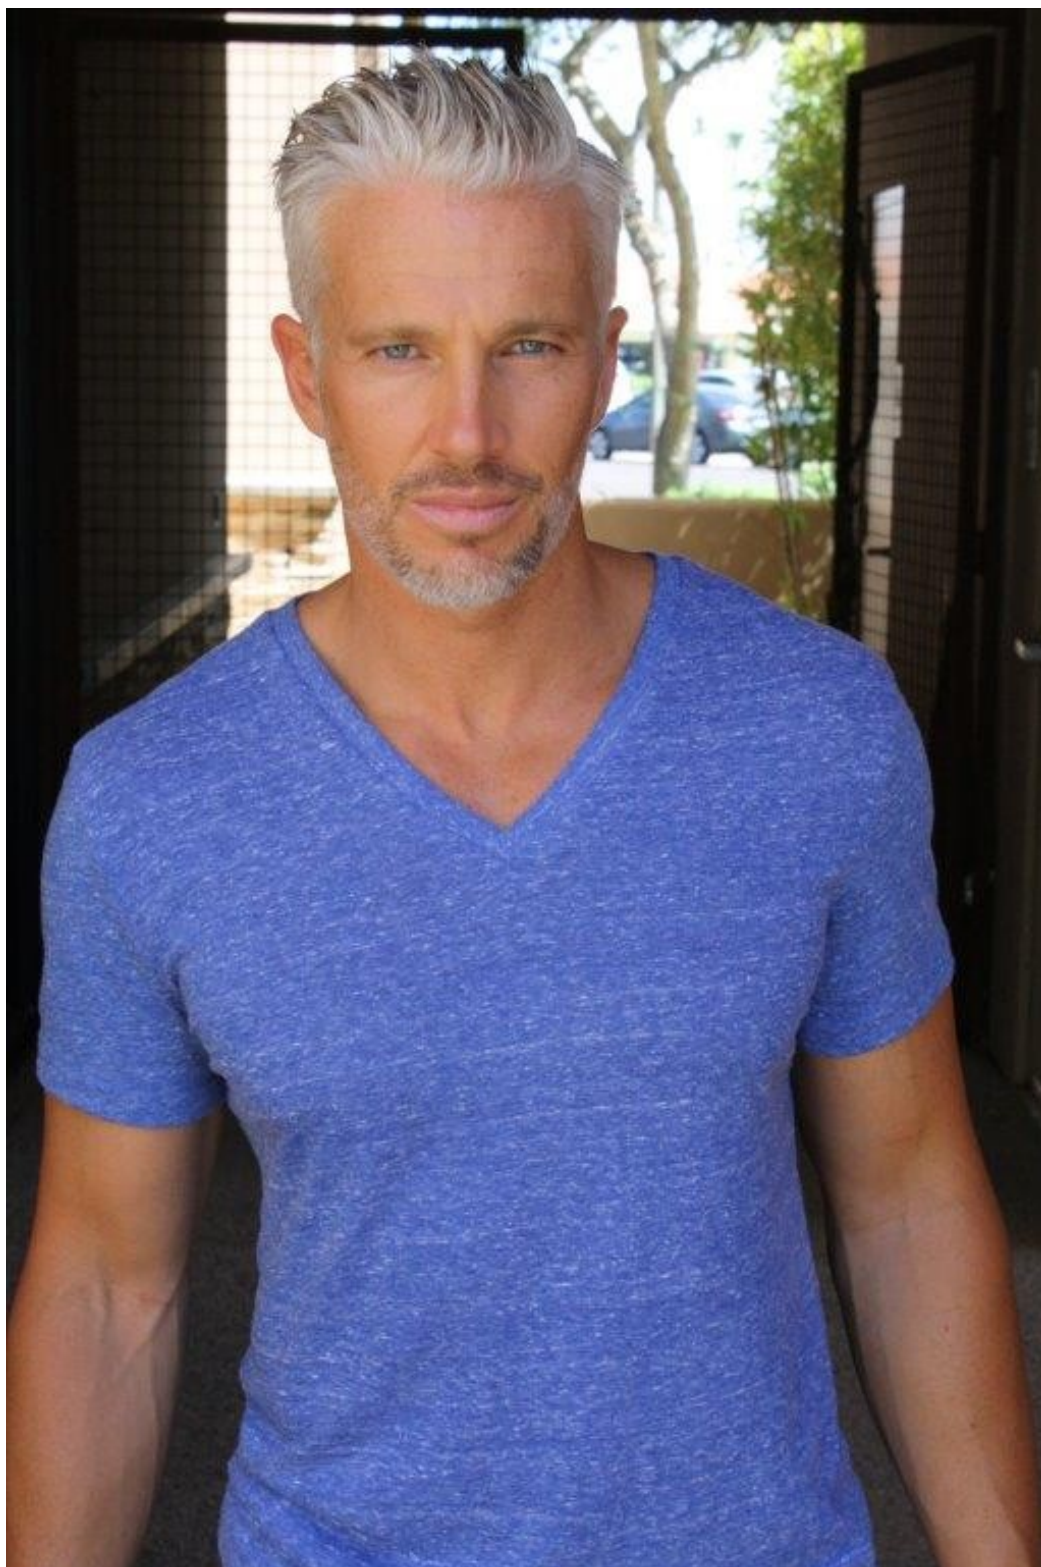

MICHAEL JUSTIN

height 6'1" · bust 42" · waist 32" · hips 38" · suit 52
shoes size 46 EU/14 US/10 UK · hair greying · eyes blue

MICHAEL JUSTIN

height 6'1" · bust 42" · waist 32" · hips 38" · suit 52
shoes size 46 EU/14 US/10 UK · hair greying · eyes blue