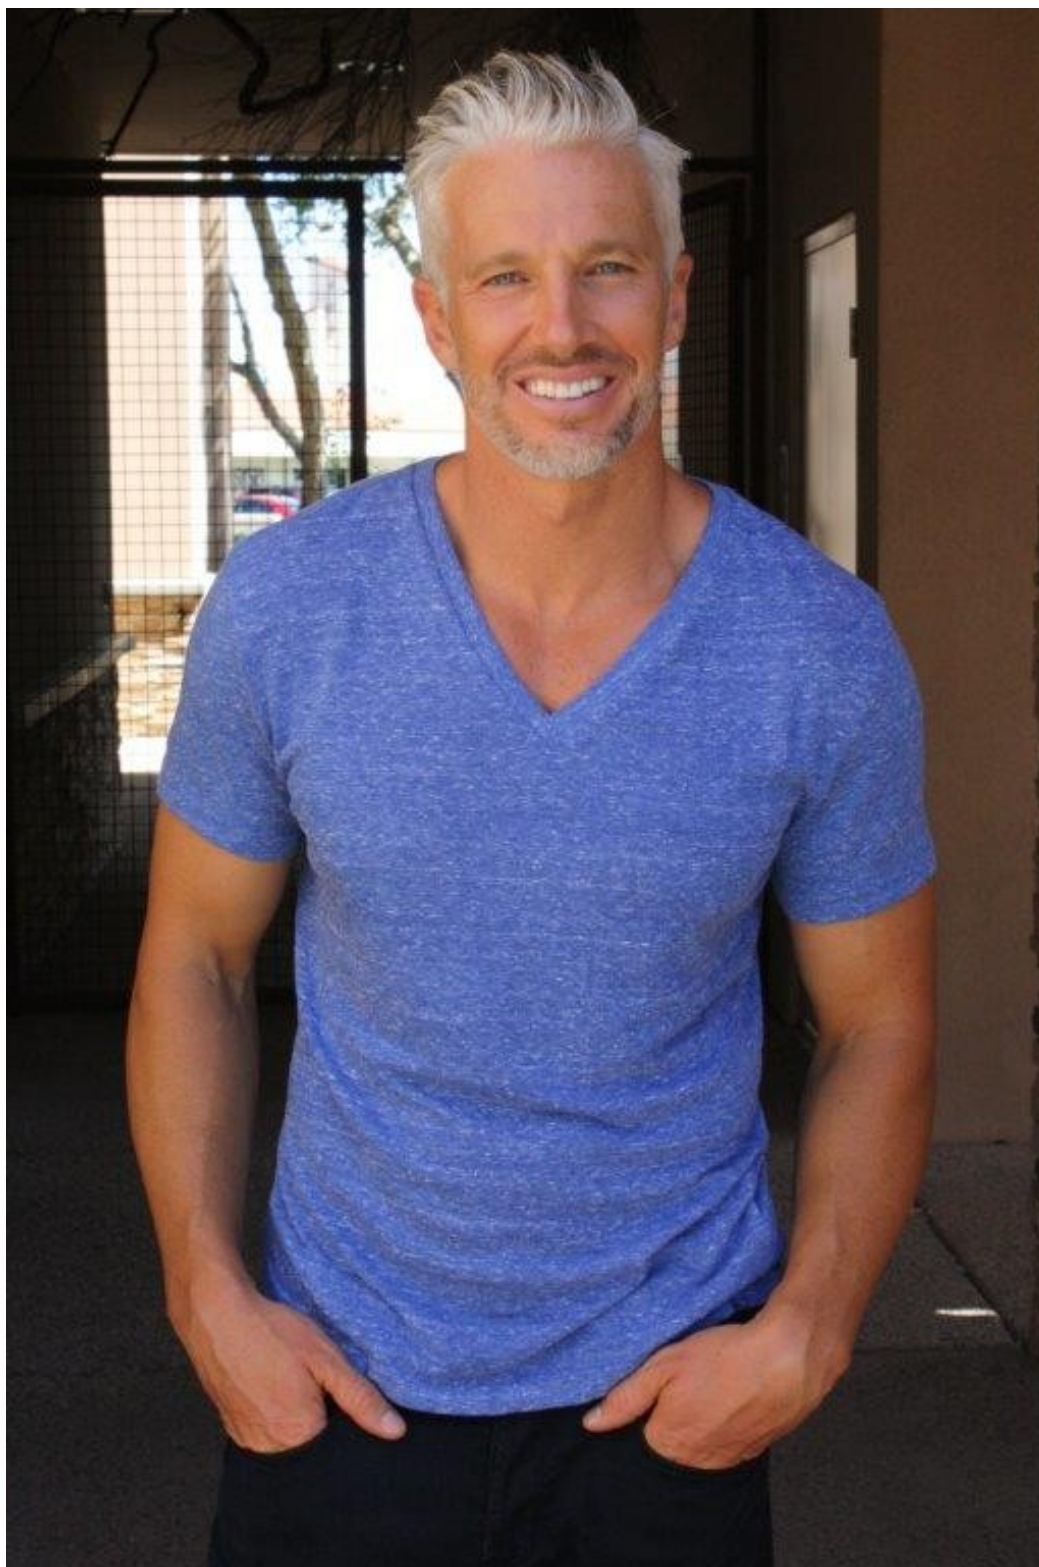

MICHAEL JUSTIN

height 6'1" · bust 42" · waist 32" · hips 38" · suit 52
shoes size 46 EU/14 US/10 UK · hair greying · eyes blue

MICHAEL JUSTIN

height 6'1" · bust 42" · waist 32" · hips 38" · suit 52
shoes size 46 EU/14 US/10 UK · hair greying · eyes blue